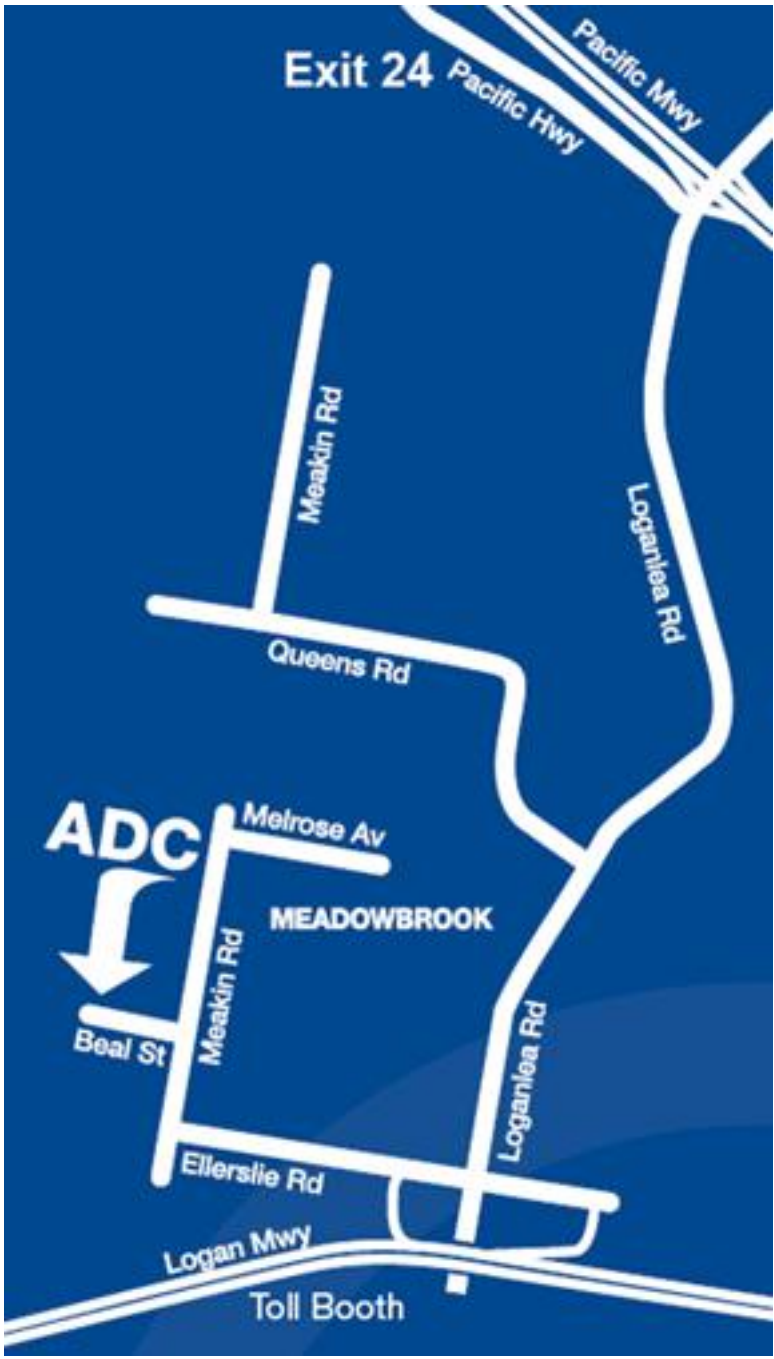

All Direct Containers Pty Ltd
Address- All Direct Containers
17-23 Beal Street
Meadowbrook Qld 4131

Travelling North or South on the M1, take Exit 24 onto Loganlea Road, then right at Ellerslie Road, Meadowbrook, then right into Meakin Road and left onto Beal Street.